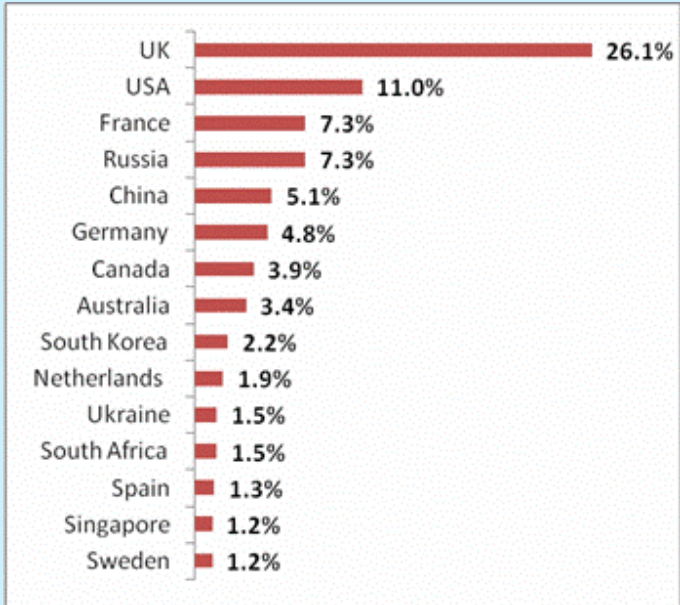

January-February 2016, registering a growth of 56.7%.

Top 15 source countries availing e-Tourist Visa during January 2017 (in %)