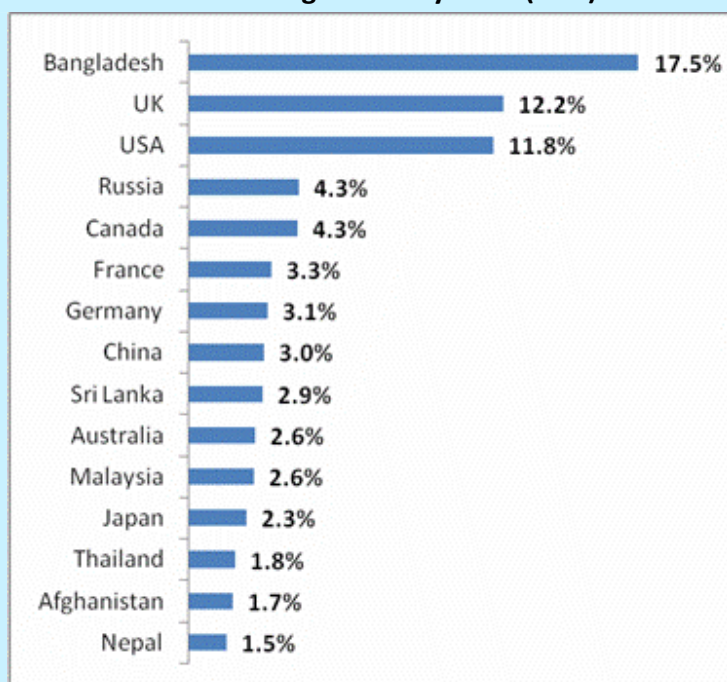

Foreign Tourists' Arrival (FTAs) grew by 13% in February 2017

- Foreign Tourists' Arrival (FTA) grew by 13% in February 2017 compared to February 2016

During February 2017, a cumulative of 9.56 lakh foreign tourists arrived compared to 8.47 lakh during February 2016 and 7.61 lakh in February 2015.

FTAs during the period January- February 2017 were 19.40 lakh with a growth of 14.7%, as compared to the FTAs of 16.91 lakh with a growth of 9.0% in January- February 2016 over January- February 2015.

Top 15 source countries for Foreign tourist arrivals in India during February 2017 (in %)