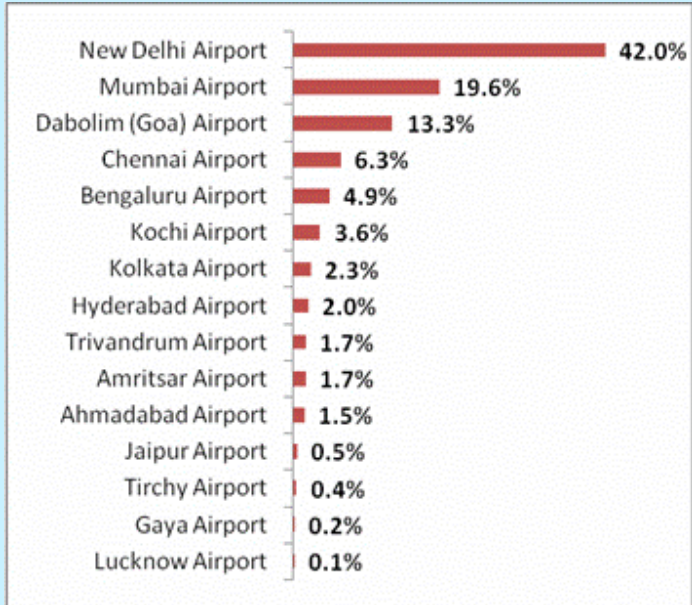

Top 15 ports in tourist arrivals on e-Tourist Visa during January 2017 (in %)

Source: PHD Research Bureau; Compiled from Ministry of Tourism

Please contact for any query related to this mail to Mr. Rohit Singh, Research Associate at rohit.singh@phdcci.in with a cc to Dr. S P Sharma, Chief Economist, PHD Chamber of Commerce & Industry.

Warm regards,

Dr. S P Sharma
Chief Economist & Director-Research

PHD Chamber of Commerce and Industry
PHD House, 4/2 Siri Institutional Area
August Kranti Marg, New Delhi-110016
Ph.: + 91-11-26863801-04, 49545454 Ext (135)
Fax: +91- 26855450, 49545451
Email: spsharma@phdcci.in
Website: www.phdcci.in