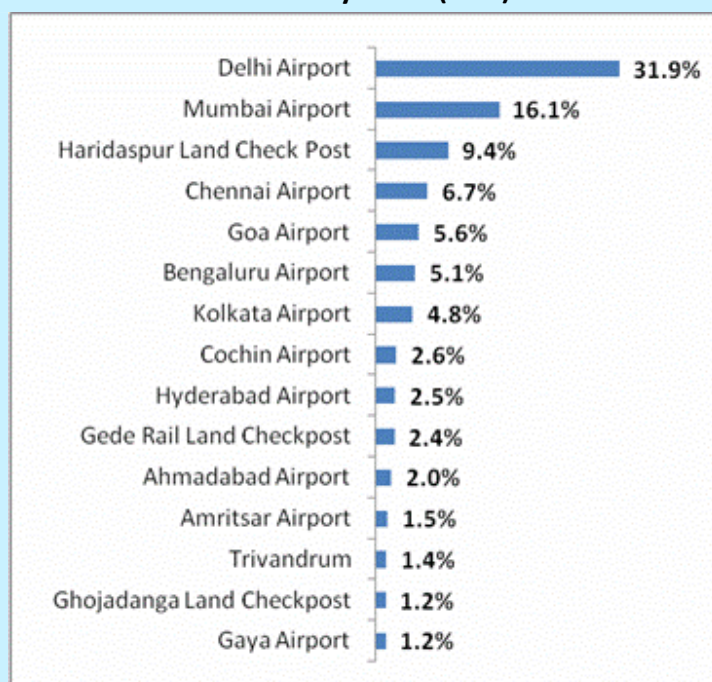

Top 15 ports in India for Foreign Tourist Arrivals during February 2017 (in %)

Source: PHD Research Bureau; Compiled from Ministry of Tourism

- Foreign Tourist Arrival (on E-visa) grew by 45.2% in February 2017 compared to February 2016.

During the month of February, 2017 total of 1.70 lakh tourist arrived on e-Tourist Visa as compared to 1.17 lakh during the month of February 2016 registering a growth of 45.2%.

During January- February 2017, a total of 32.18 lakh tourist arrived on e-Tourist Visa as compared to 20.54 lakh during